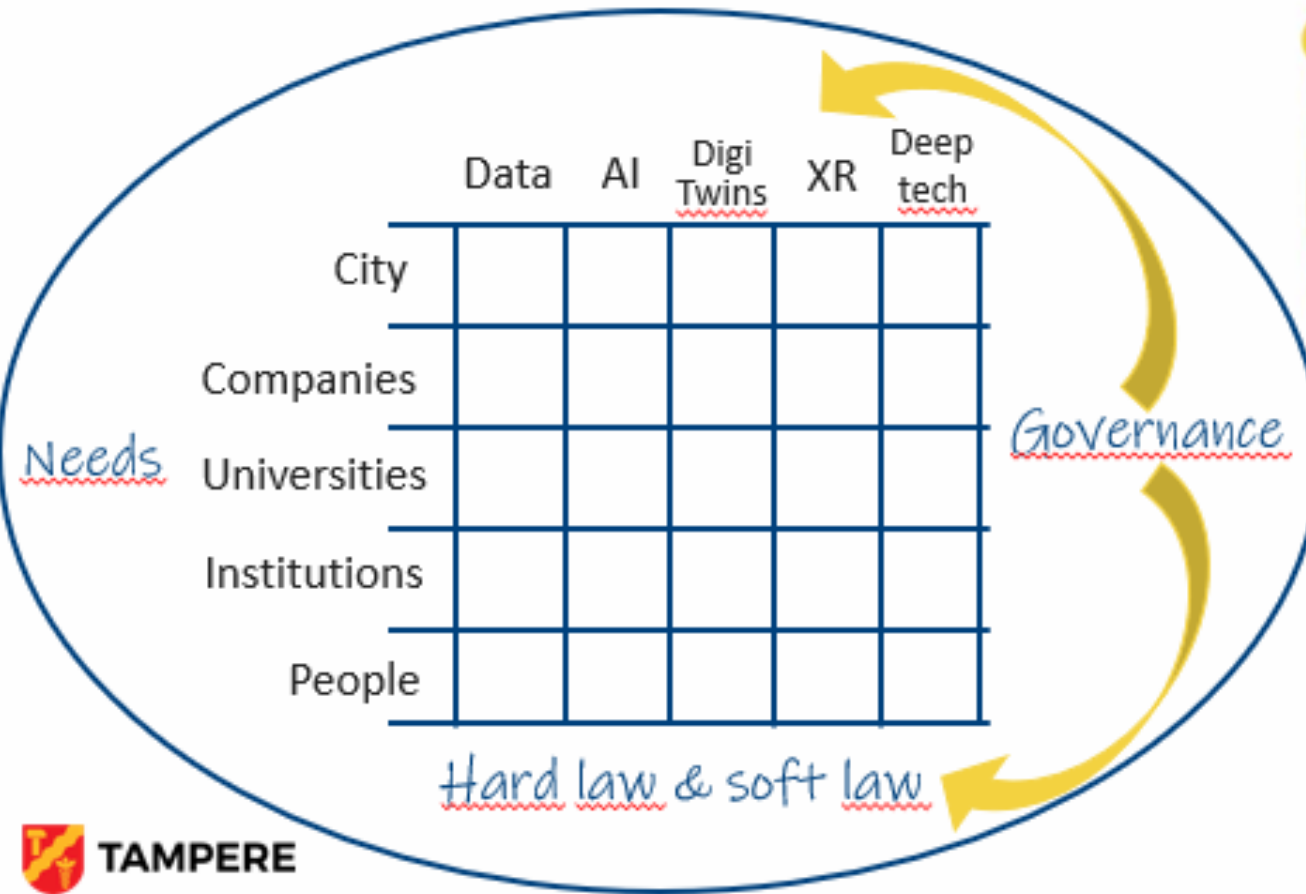

Co-Creating the Metaverse City of the Future