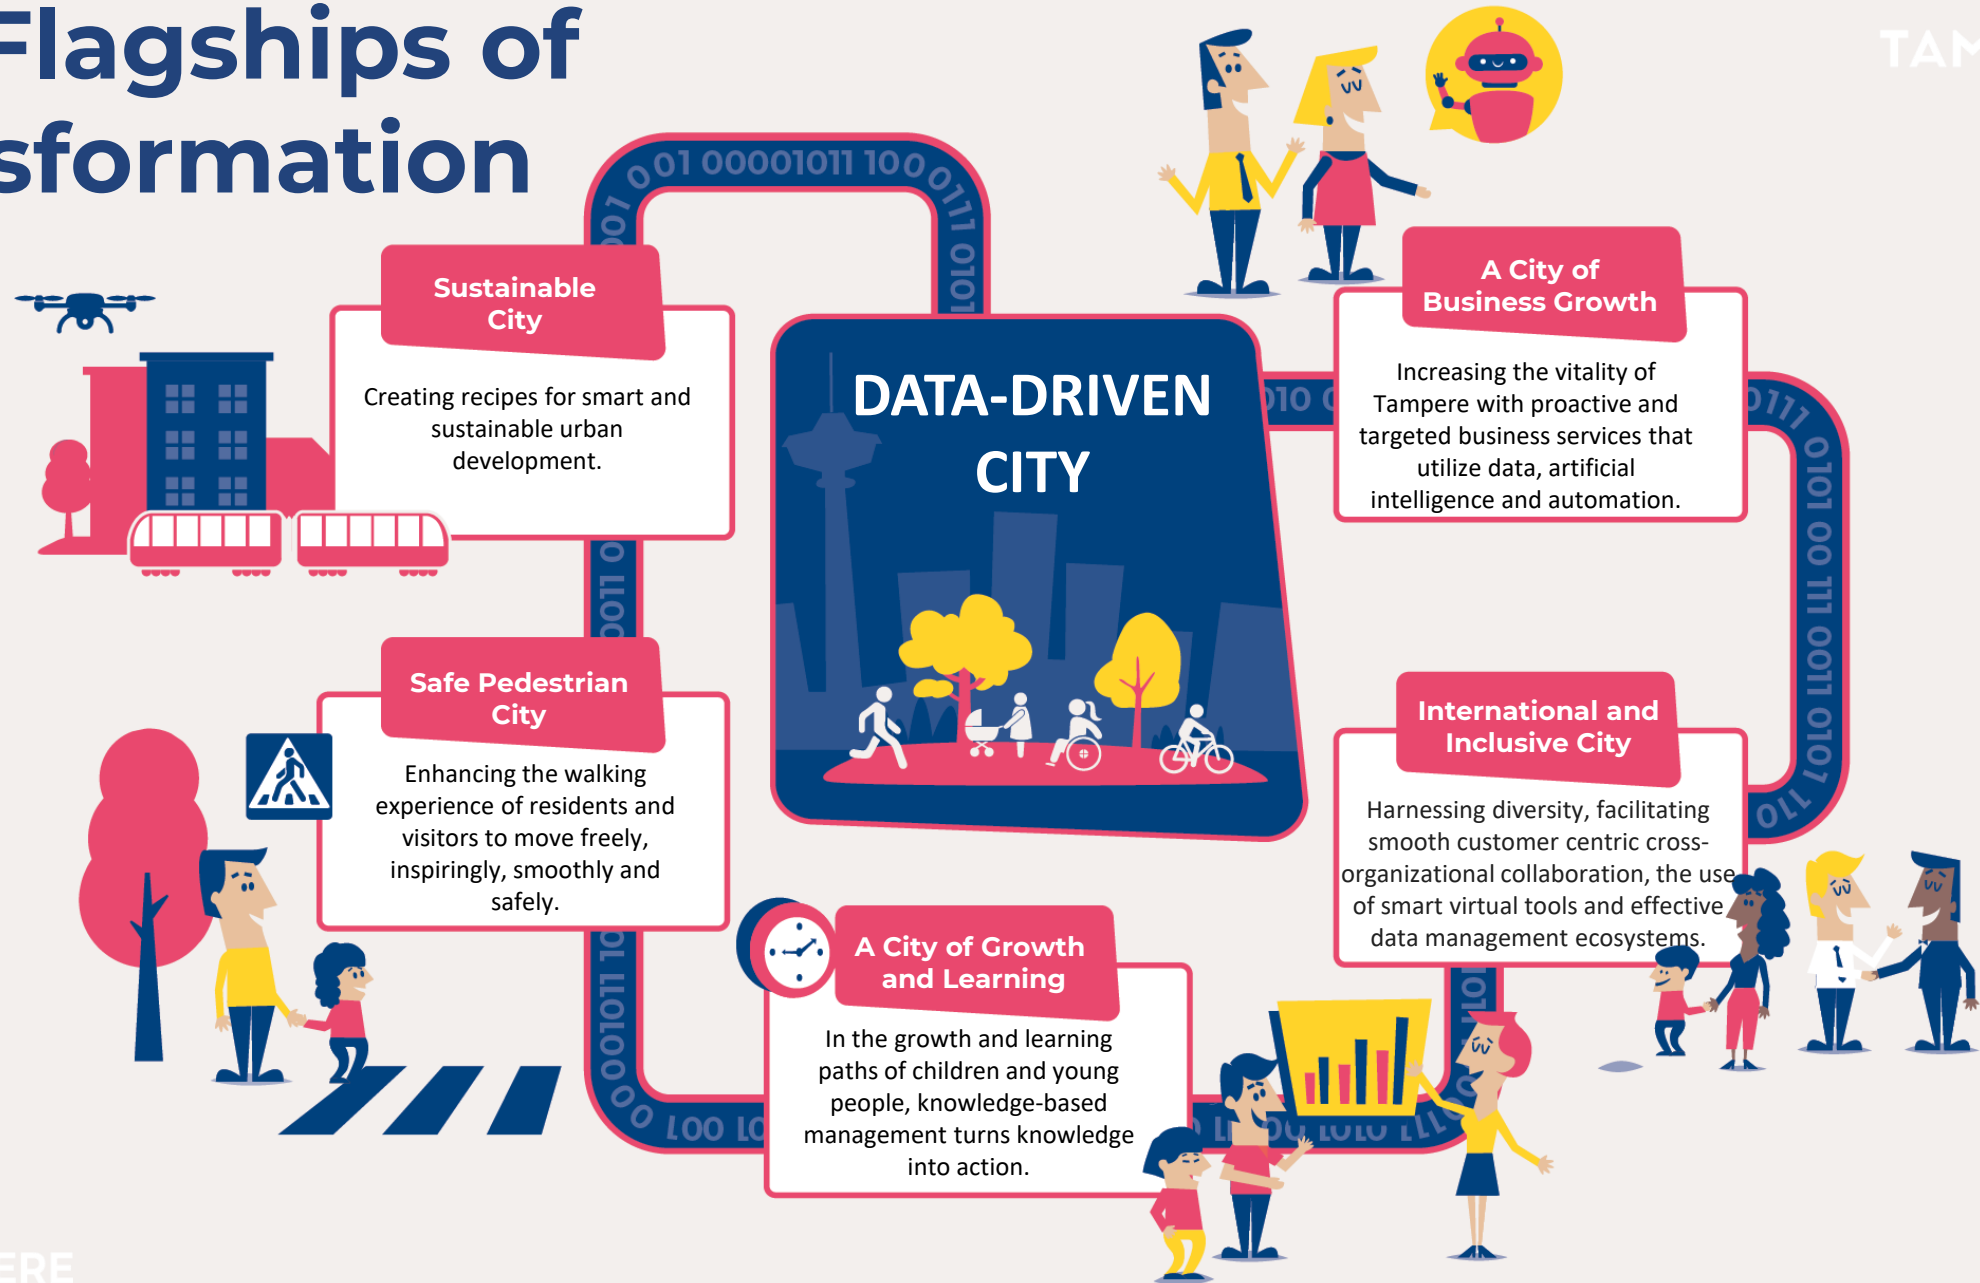

Our Flagships of Transformation