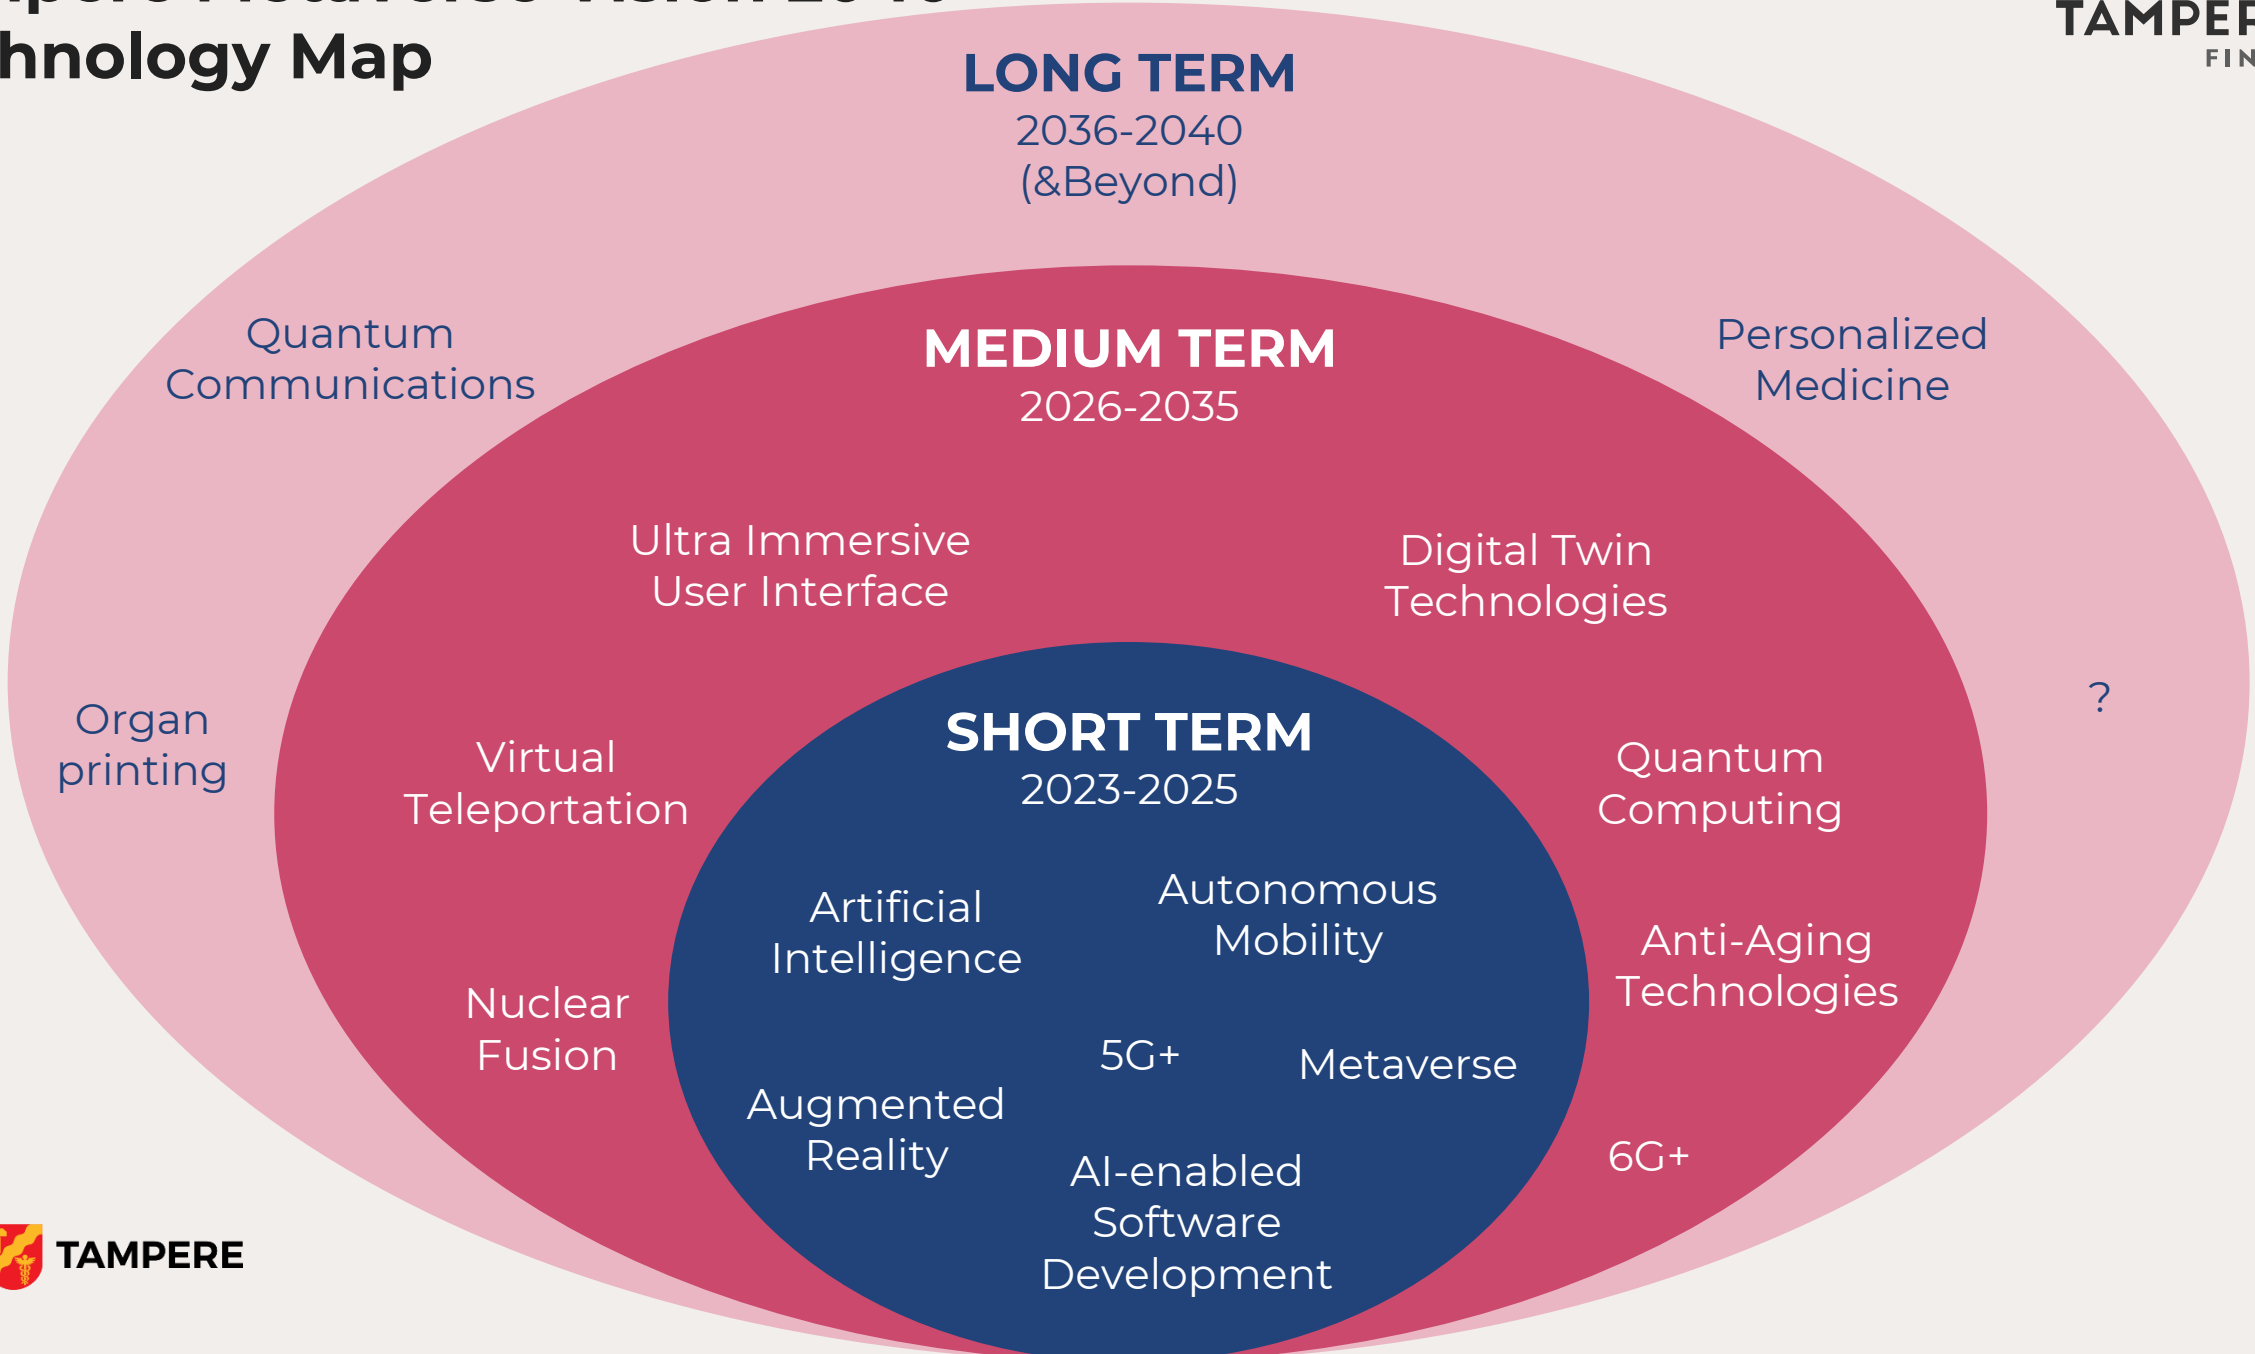

This is home.

TAMPERE

a city for people, driven by data & AI

Tampere has been an **active smart city developer** since the late '90s.

Throughout these decades, our whole city has served as a **thriving living lab** and testbed for smart city innovation. This has supported the adoption of new solutions in close collaboration with local businesses, R&D partners, and end-users who are actively engaged in the process as co-creators.

Leading the Data-Driven Transformation as a forerunner in smart city development.

TAMPERE METAVERSE

- Metaverse is the next phase of smart city development in Tampere
- A core element for **building a smart and sustainable future** for both residents and businesses alike.
- At the moment, consists of **five flagships of transformation.**
- Learning by doing from each other and with each other locally and globally.

Legal & Ethics Framework Engine

(Data protection, ethics ...)

City Management Smart Applications

Smart Business Applications

Residents Smart Applications

Public Infrastructure

(Under and over ground)

Cognitive City

Tampere Metaverse Vision 2040 Technology Map

Co-Creating the Metaverse City of the Future

Smart solutions, sustainable future

Thank you