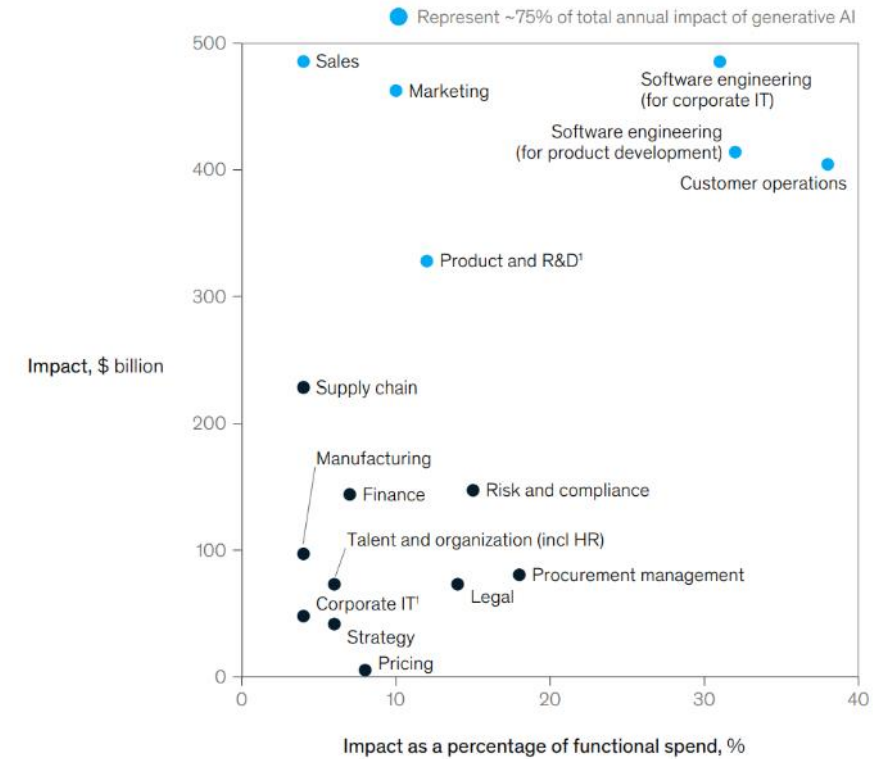

AIGC: Starting a New Paradigm Shift

“AIGC will bring about a paradigm shift” on how we work and live

- Qi Lu, Ex-EVP of Microsoft, Founder and CEO of MiraclePlus

Human

System

AIGC: Creating Additional Value for All

Generative AI could create **additional value** potential above what could be unlocked by other AI and analytics
McKinsey and Company

In \$ trillion

Source: "The economic potential of generative AI: The next productivity frontier", June 14, 2023 Report, McKinsey and Company.